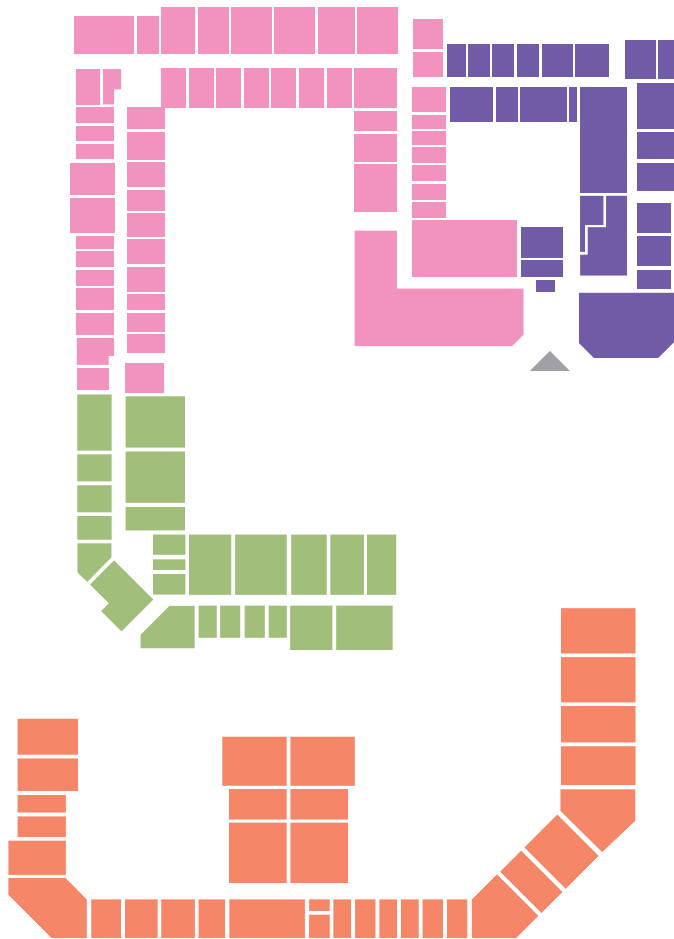

TEDCO

TEDCO Business Centre layout

Office/Studio Units

9.3sq/m* - 37.2sq/m* units (100sq.ft* - 400sq.ft*) units
All inclusive rates
Carpeted throughout

Assembly/Light Manufacturing Units

13.9sq/m* - 55.7sq/m* units (150sq.ft* - 600sq.ft*) units
External access and 3 phase electricity in
42.8sq/m* - 55.7sq/m* units (460sq.ft* - 600sq.ft*) units

Manufacturing Units

13.9sq/m* - 69.7sq/m* units (150sq.ft* - 750sq.ft*)
Water supply and 3 phase electricity in
23.2sq/m* - 69.7sq/m* (250sq.ft* - 750sq.ft*) units

TEDCO

Training, counselling and consultancy, building
and workspace management